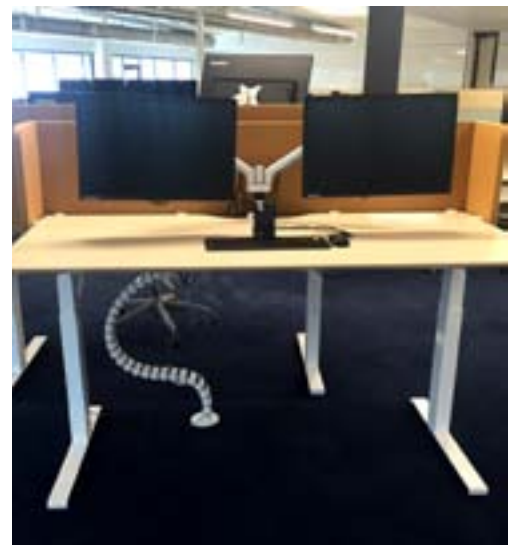

- Versatile and simple gas lift arm
- 180 degree screen rotation
- Integral gas spring counterbalances the weight of the screen
- Screen tilt - forward 30 degrees, backward tilt 90 degrees
- Fully extended reach 536mm
- Two attachment options: desk clamp and bolt through
- Integral cable management system
- Standard VESA plate 75/100mm
- 360 deg arm rotation
- Weight capacity 3.5 - 8.5kgs
- Colours: Silver wall attachment, White Arms and Base